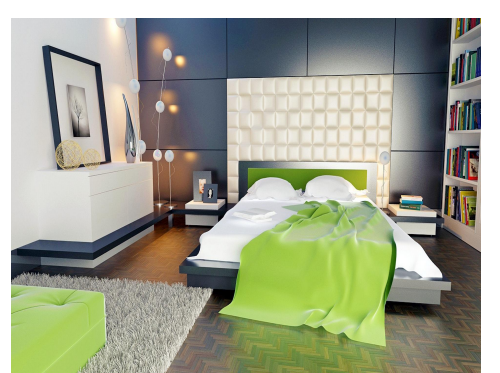

Flat-Pack Importer of On-Trend Bed Frames and Headboards

Ref BB108, Caloundra

On-Trend Australian Designed - Bed Frames and Headboards

- * Easy flat pack, not bulky goods
- * Online sales at wholesale prices
- * Warehouse with gorgeous showroom - open to the public just 24 hours per week
- * Australian designed, high quality products
- * Well known, established Brand name
- * Can easily be handled by 1 x working owner, working just a few hours per day
- * All systems in place including strict quality control procedures in China (prior to shipment to Australia)
- * Sales price includes a huge range of designs for future use
- * Current supplier produces an entire range of furniture such as...