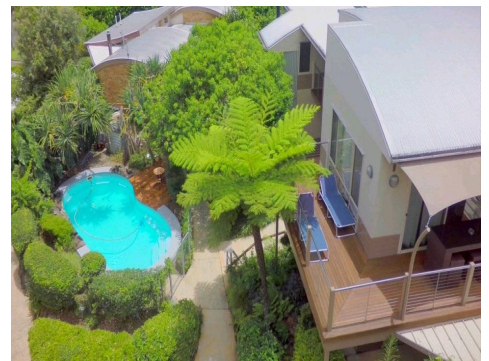

## 1 Panorama Place, Maleny

Live and work the dream with this ultimate lifestyle opportunity that provides solid income from its short term accommodation options. Residence forms part of the Maleny Terrace Cottages in the picturesque Sunshine Coast Hinterland.

- ~ Three bedroom fully refurbished home offering spectacular north facing views
- ~ Separate boutique cottage accommodation plus penthouse and studio villa
- ~ Arguably one of Australia's most beautiful and idyllic regions
- ~ Set in beautiful rainforest gardens incorporating an in-ground pool
- ~ Ideally suited to a family to reside and operate the successful...