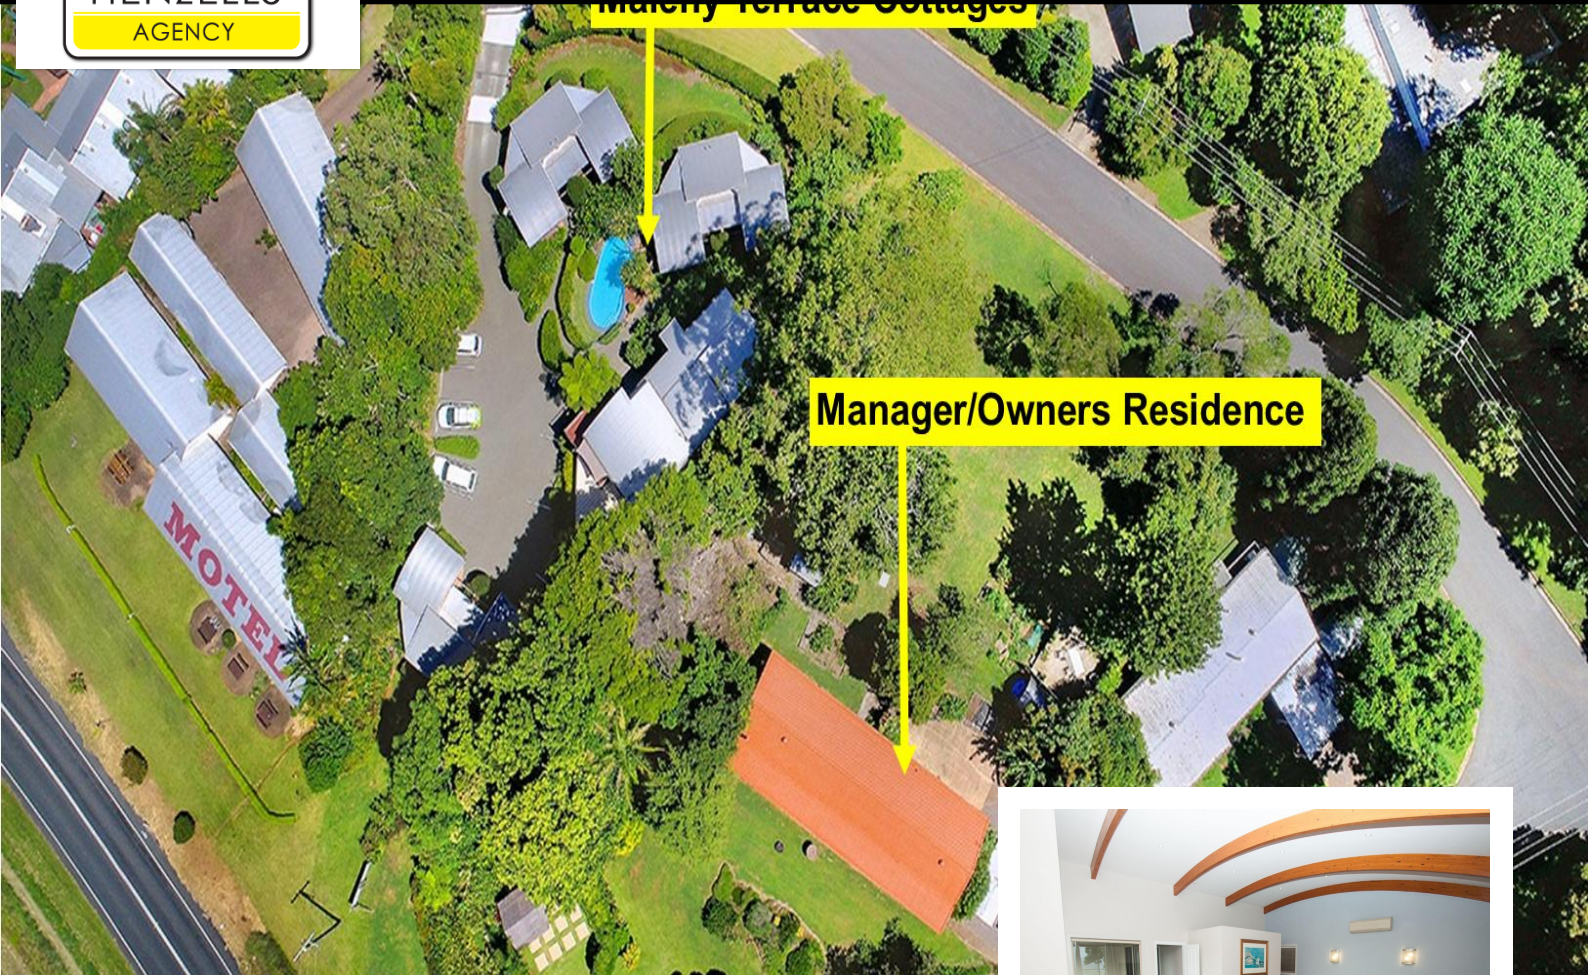

SINCE 1935

HENZELLS
AGENCY

EXPRESSIONS OF INTEREST

LIVE, WORK AND PLAY

1 Panorama Place, Maleny

Live and work the dream with this ultimate lifestyle opportunity that provides solid income from its short term accommodation options. Residence forms part of the Maleny Terrace Cottages in the picturesque Sunshine Coast Hinterland.

- ~ Three bedroom fully refurbished home offering spectacular north facing views
- ~ Separate boutique cottage accommodation plus penthouse and studio villa
- ~ Arguably one of Australia's most beautiful and idyllic regions
- ~ Set in beautiful rainforest gardens incorporating an in-ground pool
- ~ Ideally suited to a family to reside and operate the successful...