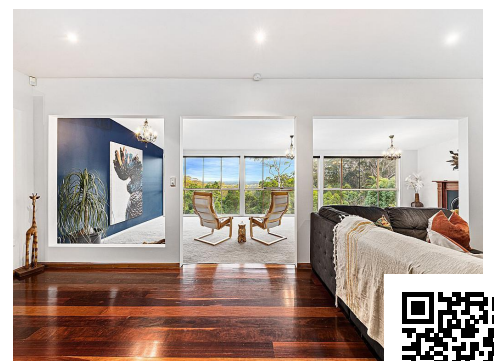

Matchless Views and Multiple Possibilities

555 Sunrise Road, Tinbeerwah

4

3

2

This property on sought-after Sunrise Road will captivate you with its charm, possibilities and spectacular views taking in the hinterland and ocean from Noosa Heads to Coolum. Entering the upper level by the front deck, you're welcomed into the spacious living area, which features high ceilings, timber floors and full-width glass windows to capture the ocean breeze and frame the stunning outlook. Air-conditioning, and a cosy electric fireplace assure year-round comfort.

Entertainers will love the contemporary kitchen, which boasts a gas cooktop, plentiful bench space and storage, and a large...

Drew Fenton

phone 0487401776
mobile 0754477000