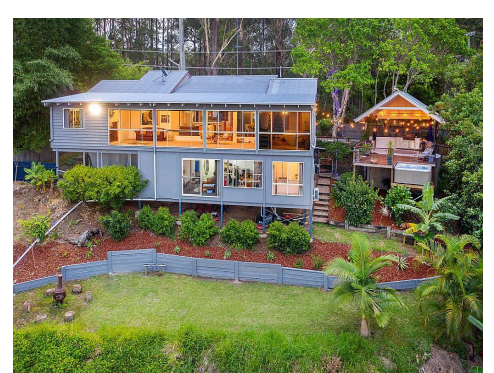

Drew Fenton

phone 0487401776
mobile 0754477000