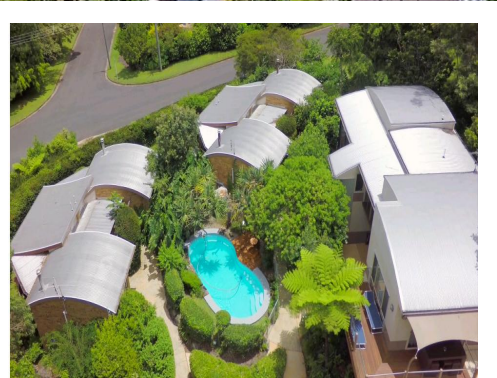

### 1 Panorama Place, Maleny

This property offers boutique cottage accommodation, easily managed by a couple or purchase as an investment.

It is currently on track for a \$300,000 net profit this financial year and the owner will assist in training and transition.

This unique package includes a three bedroom home with panoramic views across the hinterland to the coastline.

- ~ Beautiful hinterland location only one hour north of Brisbane
- ~ Arguably one of Queensland's most alluring and idyllic regions
- ~ Escape to paradise while living and working the sea-change dream
- ~ The property is set in spectacular rainforest gardens...