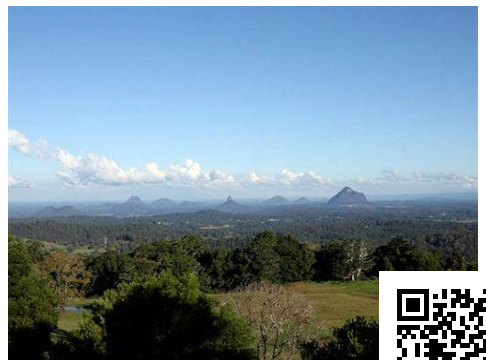

### 1 Panorama Place, Maleny

This property offers boutique cottage accommodation, easily managed by a couple or purchase as an investment.

It is currently on track for a \$300,000 net profit this financial year and the owner will assist in training and transition.

This unique package includes a three bedroom home with panoramic views across the hinterland to the coastline.

- ~ Beautiful hinterland location only one hour north of Brisbane
- ~ Arguably one of Queensland's most alluring and idyllic regions
- ~ Escape to paradise while living and working the sea-change dream
- ~ The property is set in spectacular rainforest gardens...