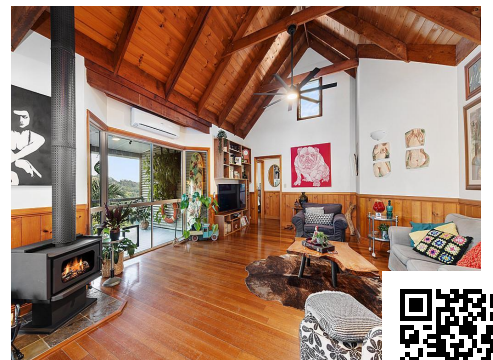

Versatile Character Home With Inspirational Views
119-135 Sunrise Road, Eumundi

🏠 4 🛁 3 🚗 3

Set high on the ridge in sought-after Eumundi, this home offers a delightful blend of warmth and elegance that invites you to linger and enjoy the peaceful hinterland lifestyle it so perfectly embodies. The character main home features hardwood timber floors and frame, Western red cedar claddings, and soaring vaulted ceilings with Oregon rafters. Designed for entertaining, it is built around an air-conditioned, open plan dining and living area with a slow combustion fireplace ideal for winter evenings. Or ease back with family and friends in one of several outdoor spaces, including two decks with...