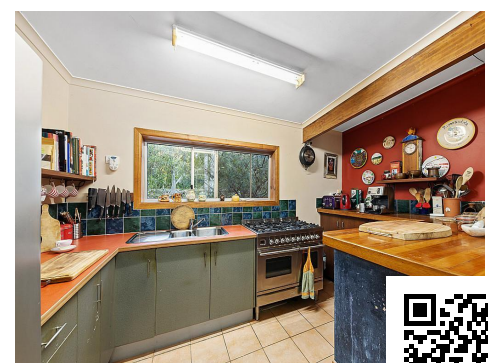

Artistic and Character-Filled Council Approved 'Shouse'

56 Pioneer Road, Pomona

Are you an artist, wellness practitioner or simply looking for a tranquil - or more sustainable - lifestyle? Set on 2.74 picturesque, near level acres in a delightful part of the Noosa hinterland, this unique home is absolutely infused with charm and character.

It started life as a shed but has grown into a very liveable 'shouse', with all improvements being council approved. The central, open plan living space includes a country-style kitchen with feature timber benchtops and ILVE double oven with gas cooktop. This area opens onto a spacious covered entertaining patio (with a pizza oven), where...