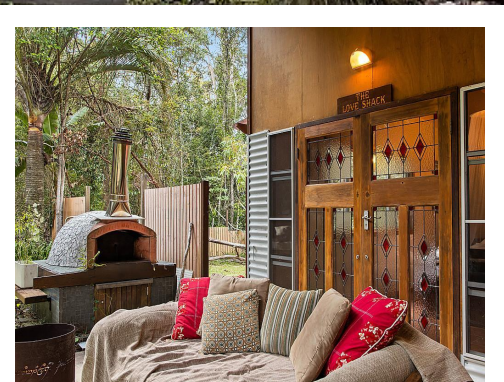

Artistic and Character-Filled Council Approved 'Shouse'

56 Pioneer Road, Pomona

Are you an artist, wellness practitioner or simply looking for a tranquil - or more sustainable - lifestyle? Set on 2.74 picturesque, near level acres in a delightful part of the Noosa hinterland, this unique home is absolutely infused with charm and character.

It started life as a shed but has grown into a very liveable 'shouse', with all improvements being council approved. The central, open plan living space includes a country-style kitchen with feature timber benchtops and ILVE double oven with gas cooktop. This area opens onto a spacious covered entertaining patio (with a pizza oven), where...