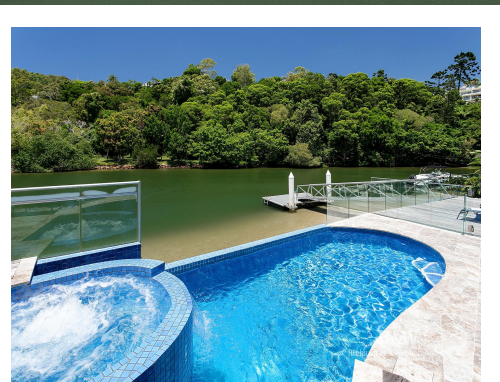

Prestige Waterfront Living & Lifestyle

31 Witta Circle, Noosa Heads

5
 6
 2

Welcome to the ultimate in seclusion, leisure, and luxury. This stunning property, nestled in the exclusive Noosa Sound, offers a sanctuary of timeless elegance and waterfront sophistication. Designed for those who appreciate the finer things in life, this five-bedroom, six-bathroom, short term letting approved home is a celebration of space, sunlight, and breathtaking views.

Prime waterfront location positioned directly on the serene Noosa River, with your very own private beach, jetty, and wet-edge pool. Indoor-outdoor living architectural design ensures seamless integration of indoor...