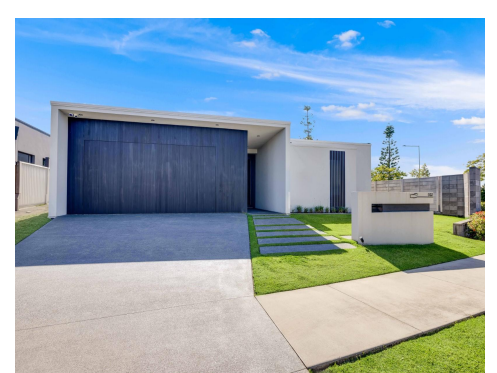

**EXQUISITE DESIGNER RESIDENCE,
 MOMENTS TO MARINA PRECINCT**

2 Arlington Drive, Pelican Waters

 4
  2
  2

Step into luxury living with this contemporary 415sqm residence, meticulously crafted for seamless entertaining and modern comfort. Formerly a display home built by Immaculate Designer Homes, this impressive residence epitomises cutting-edge design trends, offering four bedrooms and 2.5 bathrooms.

Upon entry, you will discover a sophisticated space that opens gracefully to breathtaking canal views at the rear. Inspired by a moodily lit Japanese whiskey bar, the interiors exude warmth and refinement, with concrete basins, brushed brass tapware, and chic design accents setting a new standard in...