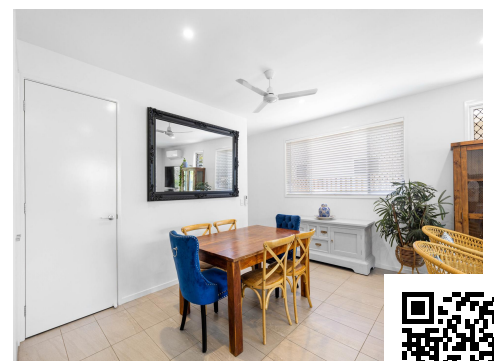

### 327 Paradise Circuit, Maroochydore

3 Bedrooms 2 Bathrooms 2 Car Spaces

Inspection by appointment.

Amber Werchon Property presents to the market 327 Paradise Circuit, Maroochydore. This stunning modern townhouse is one of the best available on the Sunshine Coast. A unique and light filled end of terrace townhouse in a tranquil location with 3 bedrooms, double lock up garage, large courtyard, low body corporate fees and pet friendly! Privacy, security and serenity is the icing on the cake.

The townhouse is complete with 3 large bedrooms, two bathrooms, master bedroom with large walk in robe, expansive open plan living, elegant kitchen, downstairs powder room,...

**John Cutuli**